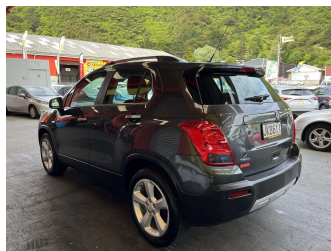

2015 Holden Trax LTZ 1.4P/6AT/SW/4DR

Purchase Price

\$11,995

Includes GST, Registration & Licensing

Finance may be available on this vehicle. Ask one of our friendly staff for more information.

Gain peace of mind with Mechanical Breakdown Insurance. **Ask us how.**

Top features

None Listed

Body Style

4 door, RV-SUV

Odometer

152,365 km

Engine

1364 cc, Internal Combustion

Fuel Type

Petrol

Transmission

Automatic, Front Wheel

Wheels

-

VIN

KL3BA7689GB517895