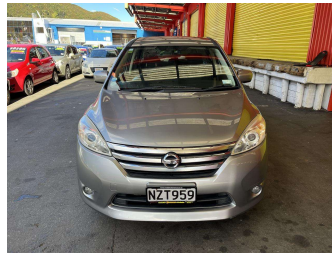

2011 Nissan Lafesta LOW KMS!

Purchase Price

\$8,995

Includes GST, Registration & Licensing

Finance may be available on this vehicle. Ask one of our friendly staff for more information.

Gain peace of mind with Mechanical Breakdown Insurance. **Ask us how.**

Body Style

5 door, Station Wagon

Odometer

90,583 km

Engine

1990 cc, Internal Combustion

Fuel Type

Petrol