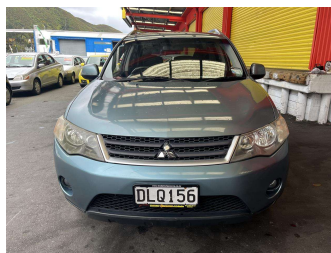

# 2006 Mitsubishi Outlander 2.4P AWD XLS WAGON

Odometer

**223,737 km**

Engine

**2359 cc**

Fuel Type

**Petrol**

Transmission

**Automatic**