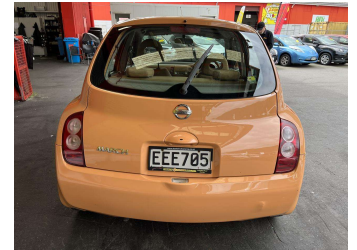

2002 Nissan March

Purchase Price

\$4,250

Includes GST, Registration & Licensing

Finance may be available on this vehicle. Ask one of our friendly staff for more information.

Gain peace of mind with Mechanical Breakdown Insurance. **Ask us how.**

Top features

None Listed

Body Style

Hatchback

Odometer

216,924 km

Engine

1240 cc

Fuel Type

Petrol

Transmission

Automatic, Front Wheel

Wheels

-

VIN

7A8DH0K0707010116