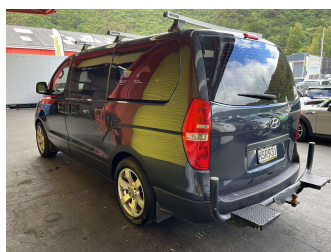

2014 Hyundai Iload 2.5 CRDI MANUAL

Purchase Price **\$13,995**
Includes GST, Registration & Licensing

Finance may be available on this vehicle. Ask one of our friendly staff for more information.

Gain peace of mind with Mechanical Breakdown Insurance. **Ask us how.**

- Top features**
- » ABS Brakes
 - » Air Bag
 - » Alloy Wheels
 - » Electric Windows
 - » Roof Rack
 - » Tow Bar

Body Style
5 door, Van

Odometer
234,556 km

Engine
2497 cc, Internal Combustion

Fuel Type
Diesel