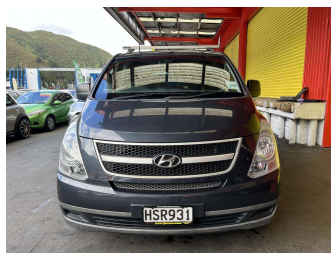

2014 Hyundai Iload 2.5 CRDI MANUAL

Purchase Price **\$13,995**
Includes GST, Registration & Licensing

Finance may be available on this vehicle. Ask one of our friendly staff for more information.

Gain peace of mind with Mechanical Breakdown Insurance. **Ask us how.**

- Top features**
- » ABS Brakes
 - » Air Bag
 - » Alloy Wheels
 - » Electric Windows
 - » Roof Rack
 - » Tow Bar

Body Style
5 door, Van

Odometer
234,556 km

Engine
2497 cc, Internal Combustion

Fuel Type
Diesel