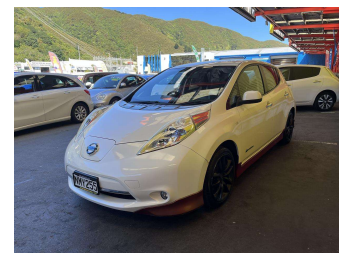

2013 Nissan LEAF

Purchase Price **\$7,995**
Includes GST, Registration & Licensing

Finance may be available on this vehicle. Ask one of our friendly staff for more information.

Gain peace of mind with Mechanical Breakdown Insurance. **Ask us how.**

Top features
None Listed

Body Style
5 door, Hatchback

Odometer
107,703 km

Engine
1 cc, Electric

Fuel Type
Electric

Transmission
Automatic, Front Wheel

Wheels
-

VIN
7AT0DH8KX20063470

Interior
-

Safety
-

Reg No.
NMY255

Ext Colour
White

History
Ex-Overseas, 7 owners

Seats
5 seats

CO2 Emissions
-

Energy Economy
-