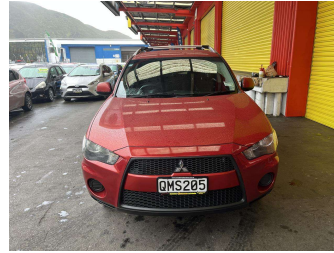

2010 Mitsubishi Outlander 2.4P LS

Purchase Price

\$9,995

Includes GST, Registration & Licensing

Finance may be available on this vehicle. Ask one of our friendly staff for more information.

Gain peace of mind with Mechanical Breakdown Insurance. **Ask us how.**

Top features

- » ABS Brakes
- » Air Bag
- » Alloy Wheels
- » Cruise Control
- » Electric Windows
- » Roof Rack
- » Tow Bar

Body Style

5 door, RV-SUV

Odometer

166,662 km

Engine

2360 cc, Internal Combustion