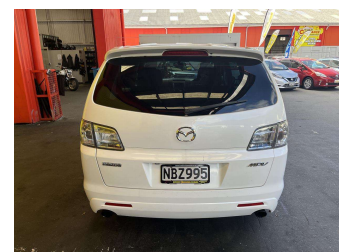

2006 Mazda MPV LOW KMS!

Purchase Price **\$8,995**
Includes GST, Registration & Licensing

Finance may be available on this vehicle. Ask one of our friendly staff for more information.

Gain peace of mind with Mechanical Breakdown Insurance. **Ask us how.**

Top features
» Alloy Wheels

Body Style
5 door, RV-SUV

Odometer
106,705 km

Engine
2260 cc, Internal Combustion

Fuel Type
Petrol

Transmission
Automatic, Front Wheel

Wheels
-

VIN
7AT0C11EX20107025

Interior
-

Safety
-

Reg No.
NBZ995

Ext Colour
White

History
Ex-Overseas

Seats
8 seats

CO2 Emissions
-

Energy Economy
-