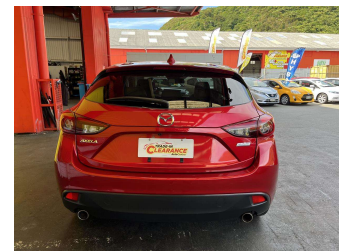

# 2013 Mazda Axela

**Purchase Price** **\$17,995**  
Includes GST, Registration & Licensing

Finance may be available on this vehicle. Ask one of our friendly staff for more information.

Gain peace of mind with Mechanical Breakdown Insurance. **Ask us how.**

- Top features**
- » ABS Brakes
  - » Air Bag
  - » Air Conditioning
  - » Alloy Wheels
  - » Central Locking
  - » Leather Interior
  - » Power Steering
  - » Reversing Camera

Body Style  
**Hatchback**

Odometer  
**66,631 km**

Engine  
**1997 cc, Internal Combustion**

Fuel Type  
**Petrol**

Transmission  
**Automatic**

Wheels  
-

VIN  
**7AT0C13JX24101377**

Interior  
-

Safety  
-