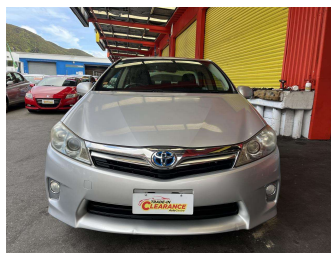

2010 Toyota Sai HYBRID

Purchase Price

\$13,995

Includes GST, Registration & Licensing

Finance may be available on this vehicle. Ask one of our friendly staff for more information.

Gain peace of mind with Mechanical Breakdown Insurance. **Ask us how.**

Top features

None Listed

Body Style

Sedan

Odometer

38,629 km

Engine

2362 cc, Hybrid

Fuel Type

Petrol

Transmission

Automatic

Wheels

-

VIN

7AT0H661X23022855