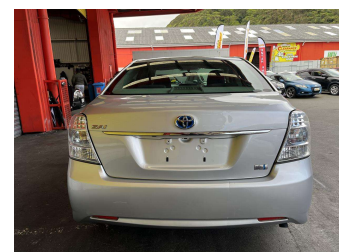

2010 Toyota Sai HYBRID

Purchase Price

\$13,995

Includes GST, Registration & Licensing

Finance may be available on this vehicle. Ask one of our friendly staff for more information.

Gain peace of mind with Mechanical Breakdown Insurance. **Ask us how.**

Top features

None Listed

Body Style

Sedan

Odometer

38,629 km

Engine

2362 cc, Hybrid

Fuel Type

Petrol

Transmission

Automatic

Wheels

-

VIN

7AT0H661X23022855