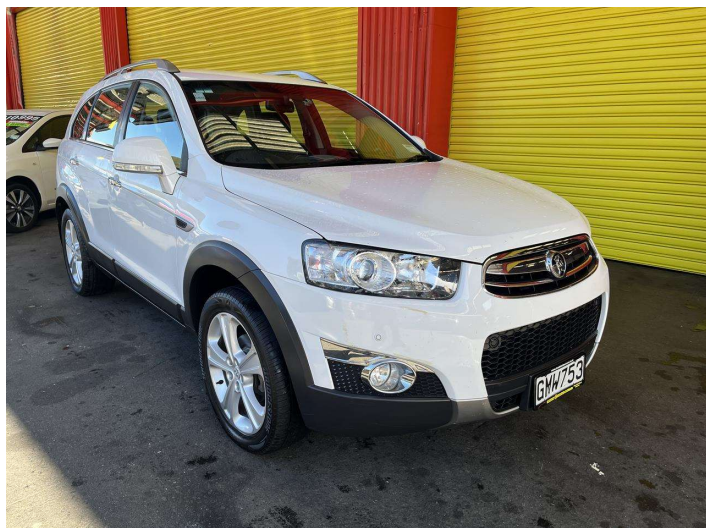

# 2012 Holden Captiva 7 LX AWD 3.0 AT

Purchase Price

**\$9,995**

Includes GST, Registration & Licensing

Finance may be available on this vehicle. Ask one of our friendly staff for more information.

Gain peace of mind with Mechanical Breakdown Insurance. **Ask us how.**

Body Style

**5 door, RV-SUV**

Odometer

**144,333 km**

Engine

**2997 cc, Internal Combustion**

Fuel Type

**Petrol**

Transmission

**Automatic, 4WD**

Wheels

-

VIN

**KL3CD265JCB065516**

Interior

**Black**