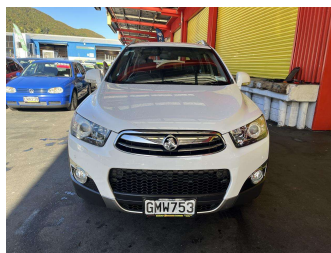

# 2012 Holden Captiva 7 LX AWD 3.0 AT

Purchase Price

**\$9,995**

Includes GST, Registration & Licensing

Finance may be available on this vehicle. Ask one of our friendly staff for more information.

Gain peace of mind with Mechanical Breakdown Insurance. **Ask us how.**

Body Style

**5 door, RV-SUV**

Odometer

**144,333 km**

Engine

**2997 cc, Internal Combustion**

Fuel Type

**Petrol**

Transmission

**Automatic, 4WD**

Wheels

-

VIN

**KL3CD265JCB065516**

Interior

**Black**