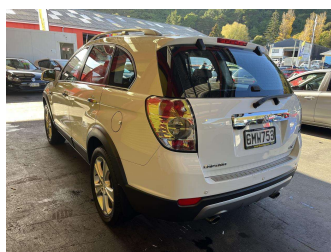

# 2012 Holden Captiva 7 LX AWD 3.0 AT

Purchase Price

**\$9,995**

Includes GST, Registration & Licensing

Finance may be available on this vehicle. Ask one of our friendly staff for more information.

Gain peace of mind with Mechanical Breakdown Insurance. **Ask us how.**

## Top features

- » ABS Brakes
- » Air Bag(s)
- » Air Conditioning
- » Alloy Wheels
- » Body Kit (Factory)
- » Central Locking
- » Electric Windows
- » Fog Lights
- » Leather Interior
- » Roof Rails
- » Roof Spoiler
- » Steering wheel control...

Body Style

**5 door, RV-SUV**

Odometer

**144,333 km**

Engine

**2997 cc, Internal Combustion**

Fuel Type

**Petrol**

Transmission

**Automatic, 4WD**

Wheels

-

VIN

**KL3CD265JCB065516**

Interior

**Black**