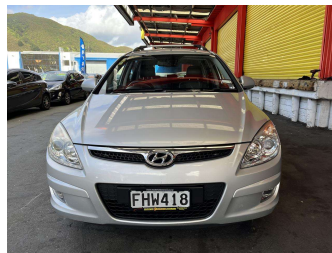

2010 Hyundai i30 WAGON 2.0 ELITE A4

Purchase Price

\$9,995

Includes GST, Registration & Licensing

Note: A Clean Car fee/rebate does not apply to this vehicle

Finance may be available on this vehicle. Ask one of our friendly staff for more information.

Gain peace of mind with Mechanical Breakdown Insurance. **Ask us how.**

Top features

None Listed

Body Style

5 door, Station Wagon

Odometer

146,326 km

Engine

1975 cc

Fuel Type

Petrol

Transmission

Automatic, Front Wheel

Wheels

-

VIN