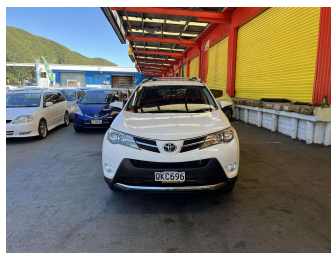

2015 Toyota RAV4 GXL 2.5P SUV 6A

Purchase Price **\$14,995**
Includes GST, Registration & Licensing

Finance may be available on this vehicle. Ask one of our friendly staff for more information.

Gain peace of mind with Mechanical Breakdown Insurance. Ask us how.

Top features
None Listed

Body Style
4 door, RV-SUV

Odometer
228,721 km

Engine
2494 cc, Internal Combustion

Fuel Type
Petrol

Transmission
Automatic

Wheels
-

VIN
JTMDFRE70D106480

Interior
-

Safety

Based on 2023 UCSR rating for 13-19 models

Reg No.
QKC696

Ext Colour
White

History
NZ New

Seats
5 seats

CO2 Emissions
★★★★☆☆
220 grams/km