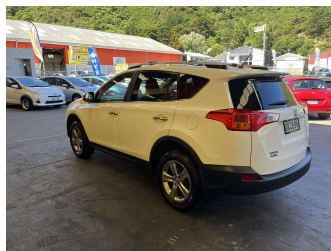

2015 Toyota RAV4 GXL 2.5P SUV 6A

Purchase Price **\$14,995**
Includes GST, Registration & Licensing

Finance may be available on this vehicle. Ask one of our friendly staff for more information.

Gain peace of mind with Mechanical Breakdown Insurance. Ask us how.

Top features
None Listed

Body Style
4 door, RV-SUV

Odometer
228,721 km

Engine
2494 cc, Internal Combustion

Fuel Type
Petrol

Transmission
Automatic

Wheels
-

VIN
JTMDFRE70D106480