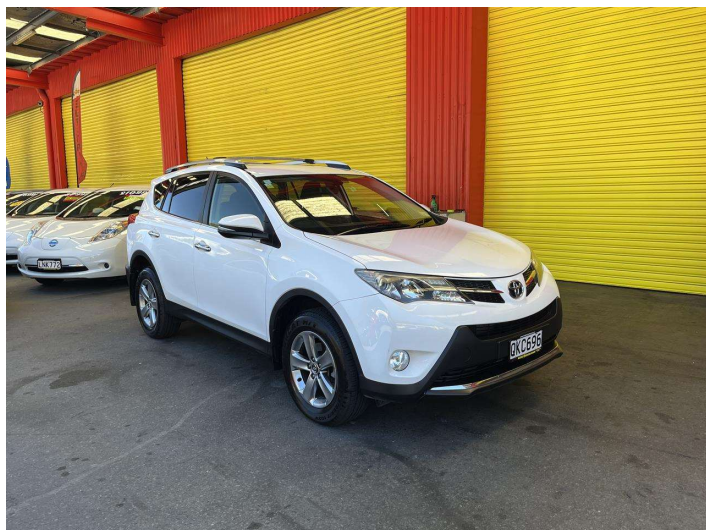

2015 Toyota RAV4 GXL 2.5P SUV 6A

Purchase Price **\$14,995**
Includes GST, Registration & Licensing

Finance may be available on this vehicle. Ask one of our friendly staff for more information.

Gain peace of mind with Mechanical Breakdown Insurance. Ask us how.

Top features
None Listed

Body Style
4 door, RV-SUV

Odometer
228,721 km

Engine
2494 cc, Internal Combustion

Fuel Type
Petrol

Transmission
Automatic

Wheels
-

VIN
JTMDFRE70D106480

Interior
-

Safety

Based on 2023 UCSR rating for 13-19 models

Reg No.
QKC696

Ext Colour
White

History
NZ New

Seats
5 seats

CO2 Emissions
★★★★☆☆
220 grams/km