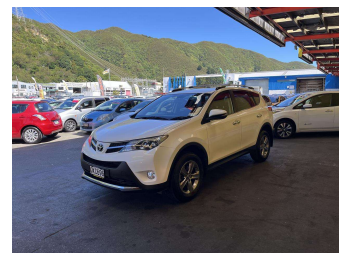

2015 Toyota RAV4 GXL 2.5P SUV 6A

Purchase Price **\$14,995**
Includes GST, Registration & Licensing

Finance may be available on this vehicle. Ask one of our friendly staff for more information.

Gain peace of mind with Mechanical Breakdown Insurance. Ask us how.

Top features
None Listed

Body Style
4 door, RV-SUV

Odometer
228,721 km

Engine
2494 cc, Internal Combustion

Fuel Type
Petrol

Transmission
Automatic

Wheels
-

VIN
JTMDFRE70D106480

Interior
-

Safety

Based on 2023 UCSR rating for 13-19 models

Reg No.
QKC696

Ext Colour
White

History
NZ New

Seats
5 seats

CO2 Emissions
★★★★☆☆
220 grams/km