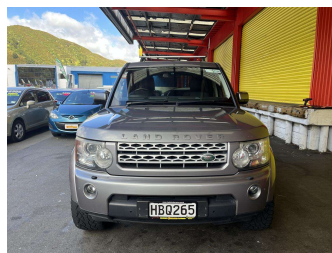

2013 Land Rover Discovery 4 SDV6 HSE

Purchase Price **\$29,995**
Includes GST, Registration & Licensing

Finance may be available on this vehicle. Ask one of our friendly staff for more information.

Gain peace of mind with Mechanical Breakdown Insurance. **Ask us how.**

- Top features**
- » Air Bag
 - » Alloy Wheels
 - » Body Kit (Factory)
 - » Central Locking
 - » Tow Bar

Body Style
5 door, RV-SUV

Odometer
203,846 km

Engine
2993 cc, Internal Combustion

Fuel Type
Diesel

Transmission
Automatic

Wheels
-

VIN
SALLAAAF5DA664498

Interior
-

Safety
-

Reg No.
HBQ265

Ext Colour
Grey

History
NZ New

Seats
7 seats