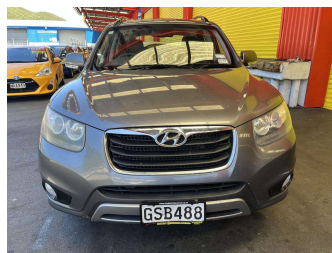

2013 Hyundai Santa Fe 2.2R CRDI ELITEA6 7S

Purchase Price **\$8,995**

Includes GST, Registration & Licensing Note: A Clean Car fee/rebate does not apply to this vehicle

Finance may be available on this vehicle. Ask one of our friendly staff for more information.

Gain peace of mind with Mechanical Breakdown Insurance. **Ask us how.**

Top features

None Listed

Body Style
5 door, RV-SUV

Odometer
262,258 km

Engine
2199 cc, Internal Combustion

Fuel Type
Diesel

Transmission
Automatic