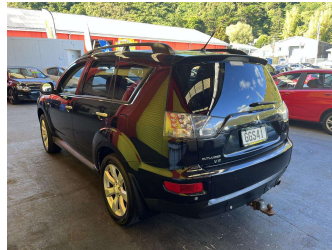

# 2012 Mitsubishi Outlander 3.0P VR

Purchase Price

**\$9,995**

Includes GST, Registration & Licensing

Finance may be available on this vehicle. Ask one of our friendly staff for more information.

Gain peace of mind with Mechanical Breakdown Insurance. **Ask us how.**

## Top features

None Listed

Body Style

**5 door, RV-SUV**

Odometer

**198,670 km**

Engine

**2998 cc, Internal Combustion**