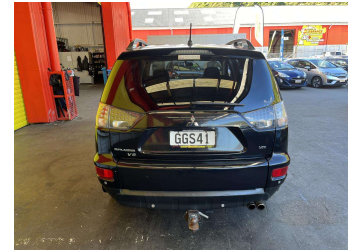

# 2012 Mitsubishi Outlander 3.0P VR

Purchase Price

**\$9,995**

Includes GST, Registration & Licensing

Finance may be available on this vehicle. Ask one of our friendly staff for more information.

Gain peace of mind with Mechanical Breakdown Insurance. **Ask us how.**

## Top features

None Listed

Body Style

**5 door, RV-SUV**

Odometer

**198,670 km**

Engine

**2998 cc, Internal Combustion**