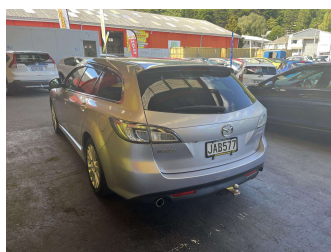

2008 Mazda Atenza

Purchase Price

\$11,995

Includes GST, Registration & Licensing

Finance may be available on this vehicle. Ask one of our friendly staff for more information.

Gain peace of mind with Mechanical Breakdown Insurance. **Ask us how.**

Top features

- » ABS Brakes
- » Air Bag(s)
- » Air Conditioning
- » Alloy Wheels
- » Paddle Shift
- » Rear Wiper
- » Reversing Camera
- » Roof Spoiler
- » Tints
- » Tow Bar

Body Style

5 door, Station Wagon

Odometer

118,032 km

Engine

2480 cc, Internal Combustion

Fuel Type

Petrol

Transmission

Automatic, Front Wheel