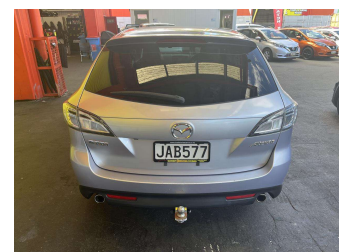

2008 Mazda Atenza

Purchase Price

\$11,995

Includes GST, Registration & Licensing

Finance may be available on this vehicle. Ask one of our friendly staff for more information.

Gain peace of mind with Mechanical Breakdown Insurance. **Ask us how.**

Top features

- » ABS Brakes
- » Air Bag(s)
- » Air Conditioning
- » Alloy Wheels
- » Paddle Shift
- » Rear Wiper
- » Reversing Camera
- » Roof Spoiler
- » Tints
- » Tow Bar

Body Style

5 door, Station Wagon

Odometer

118,032 km

Engine

2480 cc, Internal Combustion

Fuel Type

Petrol

Transmission

Automatic, Front Wheel