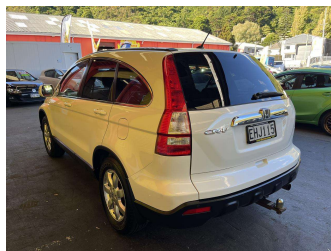

2008 Honda CRV Manual

Purchase Price **\$9,995**
Includes GST, Registration & Licensing

Finance may be available on this vehicle. Ask one of our friendly staff for more information.

Gain peace of mind with Mechanical Breakdown Insurance. **Ask us how.**

- Top features**
- » ABS Brakes
 - » Air Bag
 - » Alloy Wheels
 - » Electric Windows
 - » Tow Bar

Body Style
5 door, RV-SUV

Odometer
181,783 km

Engine
2354 cc, Internal Combustion

Fuel Type
Petrol

Transmission
Manual, 4WD