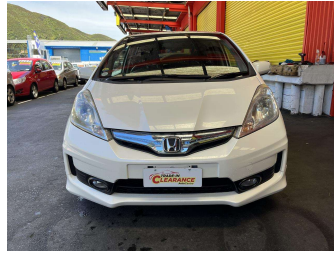

2012 Honda Fit RS HYBRID

Purchase Price **\$14,995**

Includes GST, Registration & Licensing Note: A Clean Car fee/rebate does not apply to this vehicle

Finance may be available on this vehicle. Ask one of our friendly staff for more information.

Body Style	Hatchback	Reg No.	QEF194
Odometer	117,799 km	Ext Colour	White
Engine	1490 cc, Hybrid	History	Ex-Overseas
Fuel Type	Petrol	Seats	5 seats
Transmission	Manual	CO2 Emissions	★★★★☆
Wheels	-		141 grams/km
VIN	7AT08G2YX23003495	Energy Economy	★★★★☆☆
Interior	-	Annual fuel cost of \$2,310	5.9L per 100km
Safety		Cost per year is an estimate based on petrol price of \$2.80 per litre and an average distance of 14000 km. Emissions and Energy Economy figures standardised to 3P WLTP.	
			
	Based on 2023 UCSR rating for 08-14 models		Stock ID: 25904