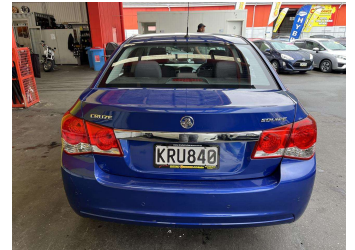

# 2017 Holden Cruze EQUIPE 1.8P/6AT/SL/4

Purchase Price

**\$10,995**

Includes GST, Registration & Licensing

Finance may be available on this vehicle. Ask one of our friendly staff for more information.

Gain peace of mind with Mechanical Breakdown Insurance. **Ask us how.**

## Top features

- » Air Bag
- » Alloy Wheels
- » Cruise Control
- » Electric Windows

Body Style

**4 door, Sedan**

Odometer

**130,856 km**

Engine

**1796 cc, Internal Combustion**

Fuel Type

**Petrol**

Transmission

**Automatic**

Wheels

-

VIN

**6G1PD5EM3GL225819**