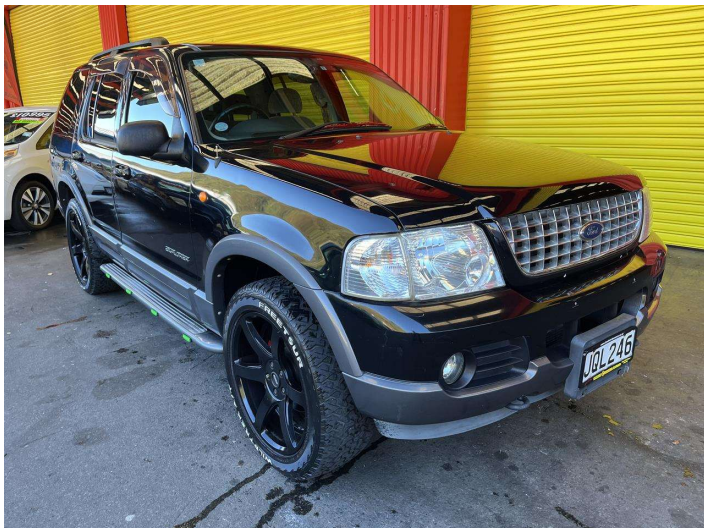

2005 Ford Explorer

Purchase Price **\$6,995**
Includes GST, Registration & Licensing

Finance may be available on this vehicle. Ask one of our friendly staff for more information.

Gain peace of mind with Mechanical Breakdown Insurance. **Ask us how.**

- Top features**
- » Air Bag
 - » Alloy Wheels
 - » Body Kit (Factory)
 - » Tints

Body Style
5 door, RV-SUV

Odometer
209,461 km

Engine
4000 cc, Internal Combustion

Fuel Type
Petrol

Transmission
Automatic, 4WD

Wheels
-

VIN
1FMDU73E84ZB11981

Interior
-

Safety
-

Reg No.
JQL246

Ext Colour
Black

History
Ex-Overseas

Seats
7 seats