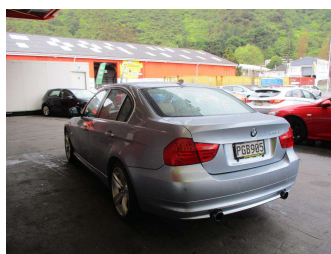

2009 BMW 335i

Purchase Price

\$17,995

Includes GST, Registration & Licensing

Finance may be available on this vehicle. Ask one of our friendly staff for more information.

Gain peace of mind with Mechanical Breakdown Insurance. **Ask us how.**

Top features

None Listed

Body Style

4 door, Sedan

Odometer

49,704 km

Engine

2970 cc

Fuel Type

Petrol

Transmission

Automatic, Rear Wheel

Wheels

-

VIN

WBAPM72010A381003