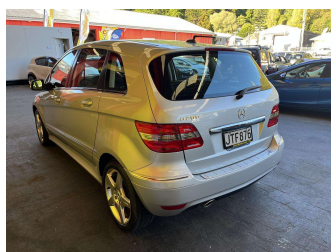

2009 Mercedes-Benz B200

Purchase Price

\$6,995

Includes GST, Registration & Licensing

Finance may be available on this vehicle. Ask one of our friendly staff for more information.

Gain peace of mind with Mechanical Breakdown Insurance. **Ask us how.**

Top features

- » ABS Brakes
- » Air Bag
- » Alloy Wheels
- » Electric Windows

Body Style

5 door, Hatchback

Odometer

90,527 km

Engine

2030 cc, Internal Combustion

Fuel Type

Petrol

Transmission

Automatic, Front Wheel

Wheels

-

VIN

WDD2452332J399755