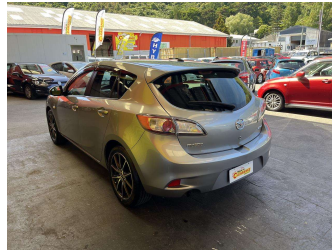

2011 Mazda Axela

Purchase Price

\$13,995

Includes GST, Registration & Licensing

Finance may be available on this vehicle. Ask one of our friendly staff for more information.

Gain peace of mind with Mechanical Breakdown Insurance. **Ask us how.**

Top features

- » ABS Brakes
- » Air Bag
- » Air Conditioning
- » Alloy Wheels
- » Body Kit (Factory)
- » Electric Windows
- » Push Start Button

Body Style

Hatchback

Odometer

81,545 km

Engine

1498 cc, Internal Combustion

Fuel Type

Petrol

Transmission

Automatic

Wheels

-

VIN

7AT0C13JX24200895