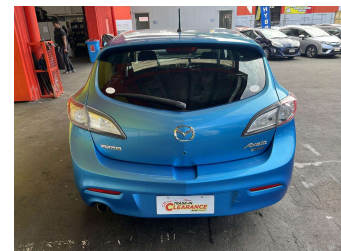

2009 Mazda Axela

Purchase Price **\$12,995**
Includes GST, Registration & Licensing

Finance may be available on this vehicle. Ask one of our friendly staff for more information.

Gain peace of mind with Mechanical Breakdown Insurance. **Ask us how.**

- Top features**
- » ABS Brakes
 - » Air Bag
 - » Alloy Wheels
 - » Cruise Control
 - » Electric Windows
 - » Paddle Shift
 - » Push Start Button
 - » Tints

Body Style
Hatchback

Odometer
110,931 km

Engine
1998 cc, Internal Combustion

Fuel Type
Petrol

Transmission
Automatic

Wheels
-

VIN
7AT0C13JX24103255

Interior
-

Safety
-

Reg No.
-

Ext Colour
Blue