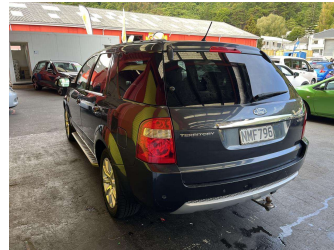

2010 Ford Territory GHIA AWD

Purchase Price

\$7,995

Includes GST, Registration & Licensing

Finance may be available on this vehicle. Ask one of our friendly staff for more information.

Gain peace of mind with Mechanical Breakdown Insurance. **Ask us how.**

Top features

- » Air Bag(s)
- » Alloy Wheels
- » Central Locking
- » Leather Trim
- » Tow Bar

Body Style

5 door, RV-SUV

Odometer

277,999 km

Engine

3984 cc, Internal Combustion

Fuel Type

Petrol

Transmission

Automatic, 4WD

Wheels

-

VIN

6FPAAAJGATAR55224