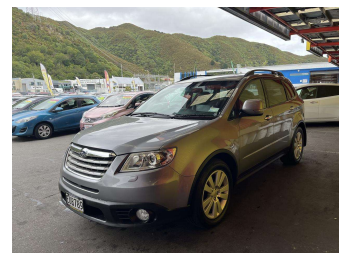

2008 Subaru TRIBECA 3.6

Purchase Price

\$8,995

Includes GST, Registration & Licensing

Finance may be available on this vehicle. Ask one of our friendly staff for more information.

Gain peace of mind with Mechanical Breakdown Insurance. **Ask us how.**

Top features

- » ABS Brakes
- » Air Bag
- » Alloy Wheels
- » Electric Seat(s)
- » Heated Seats
- » Roof Rails
- » Tow Bar

Body Style

5 door, RV-SUV

Odometer

222,813 km

Engine

3600 cc, Internal Combustion

Fuel Type

Petrol

Transmission

Automatic, 4WD

Wheels

-

VIN

4S4WXFKU59S023663