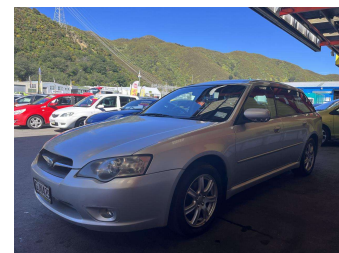

2004 Subaru Legacy

Purchase Price

\$5,995

Includes GST, Registration & Licensing

Finance may be available on this vehicle. Ask one of our friendly staff for more information.

Gain peace of mind with Mechanical Breakdown Insurance. **Ask us how.**

Top features

None Listed

Body Style

5 door, Station Wagon

Odometer

211,575 km

Engine

1990 cc

Fuel Type

Petrol

Transmission

Automatic, 4WD

Wheels

-

VIN

7AT0GF0BX12045355