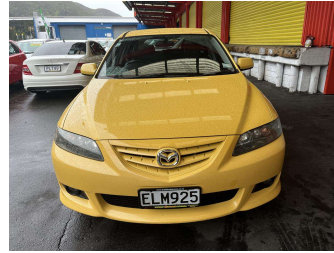

2005 Mazda Atenza

Purchase Price

\$9,995

Includes GST, Registration & Licensing

Note: A Clean Car fee/rebate does not apply to this vehicle

Finance may be available on this vehicle. Ask one of our friendly staff for more information.

Gain peace of mind with Mechanical Breakdown Insurance. **Ask us how.**

Top features

None Listed

Body Style

5 door, Station Wagon

Odometer

186,207 km

Engine

2260 cc, Internal Combustion

Fuel Type

Petrol

Transmission

Automatic, Front Wheel

Wheels

-

VIN