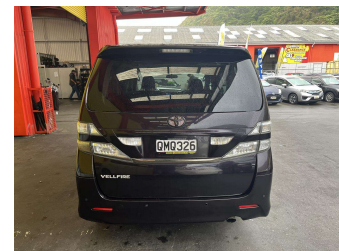

# 2010 Toyota Vellfire

**Purchase Price** **\$11,995**  
Includes GST, Registration & Licensing

Finance may be available on this vehicle. Ask one of our friendly staff for more information.

Gain peace of mind with Mechanical Breakdown Insurance. **Ask us how.**

**Top features**

- » ABS Brakes
- » Air Bag
- » Alloy Wheels
- » Electric Windows
- » Push Start Button

Body Style  
**5 door, People Movers**

Odometer  
**151,643 km**

Engine  
**2362 cc, Internal Combustion**

Fuel Type  
**Petrol**

Transmission  
**Automatic, 4WD**

Wheels  
-

VIN  
**7AT0H65MX21124991**

Interior  
-

Safety  
-

Reg No.  
**QMQ326**

Ext Colour  
**purple**