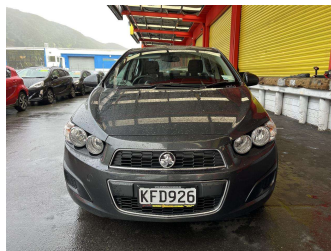

# 2016 Holden Barina CD 1.6P/6AT/SL/4DR/5

**Purchase Price** **\$10,995**

Includes GST, Registration & Licensing Note: A Clean Car fee/rebate does not apply to this vehicle

Finance may be available on this vehicle. Ask one of our friendly staff for more information.

Gain peace of mind with Mechanical Breakdown Insurance. **Ask us how.**

**Top features**

None Listed

Body Style  
**4 door, Sedan**

Odometer  
**97,614 km**

Engine  
**1598 cc**

Fuel Type  
**Petrol**

Transmission  
**Automatic, Front Wheel**

Wheels  
-

VIN  
**KL3TA69E9GB753106**

Interior  
-

Safety

Based on 2023 UCSR rating for 11-18 models

Reg No.  
**KFD926**

Ext Colour  
**Grey**

History  
**NZ New**