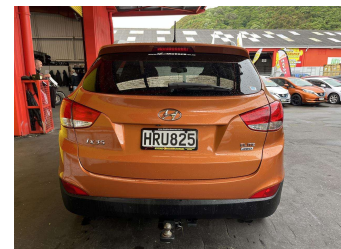

2014 Hyundai ix35 2.0R CRDI ELITE A6

Purchase Price

\$12,995

Includes GST, Registration & Licensing

Finance may be available on this vehicle. Ask one of our friendly staff for more information.

Gain peace of mind with Mechanical Breakdown Insurance. **Ask us how.**

Top features

- » ABS Brakes
- » Air Bag(s)
- » Alloy Wheels
- » Cruise Control
- » Electric Windows
- » Leather Trim
- » Push Start Button
- » Roof Rails
- » Tints
- » Tuf Dek

Body Style

5 door, RV-SUV

Odometer

186,149 km

Engine

1995 cc, Internal Combustion

Fuel Type

Diesel

Transmission

Automatic

Wheels