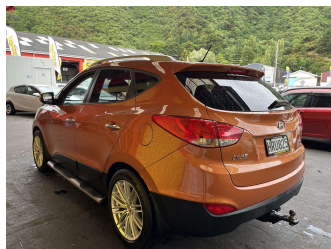

2014 Hyundai ix35 2.0R CRDI ELITE A6

Purchase Price

\$12,995

Includes GST, Registration & Licensing

Finance may be available on this vehicle. Ask one of our friendly staff for more information.

Gain peace of mind with Mechanical Breakdown Insurance. **Ask us how.**

Top features

- » ABS Brakes
- » Air Bag(s)
- » Alloy Wheels
- » Cruise Control
- » Electric Windows
- » Leather Trim
- » Push Start Button
- » Roof Rails
- » Tints
- » Tuf Dek

Body Style

5 door, RV-SUV

Odometer

186,149 km

Engine

1995 cc, Internal Combustion

Fuel Type

Diesel

Transmission

Automatic

Wheels