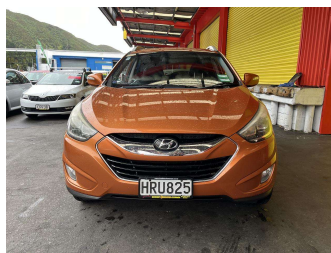

2014 Hyundai ix35 2.0R CRDI ELITE A6

Purchase Price

\$12,995

Includes GST, Registration & Licensing

Finance may be available on this vehicle. Ask one of our friendly staff for more information.

Gain peace of mind with Mechanical Breakdown Insurance. **Ask us how.**

Top features

- » ABS Brakes
- » Air Bag(s)
- » Alloy Wheels
- » Cruise Control
- » Electric Windows
- » Leather Trim
- » Push Start Button
- » Roof Rails
- » Tints
- » Tuf Dek

Body Style

5 door, RV-SUV

Odometer

186,149 km

Engine

1995 cc, Internal Combustion

Fuel Type

Diesel

Transmission

Automatic

Wheels