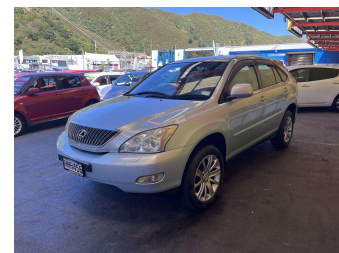

2004 Lexus RX 300

Purchase Price **\$7,995**

Includes GST, Registration & Licensing Note: A Clean Car fee or rebate may apply to this vehicle

Finance may be available on this vehicle. Ask one of our friendly staff for more information.

Gain peace of mind with Mechanical Breakdown Insurance. **Ask us how.**

- Top features**
- » Air Bag
 - » Alloy Wheels
 - » Leather Interior
 - » Reversing Camera

Body Style
5 door, RV-SUV

Odometer
192,362 km

Engine
2995 cc, Internal Combustion

Fuel Type
Petrol

Transmission
Automatic

Wheels
-

VIN
JTJHF31U100018878

Interior
-

Safety
-

Reg No.
HMH456