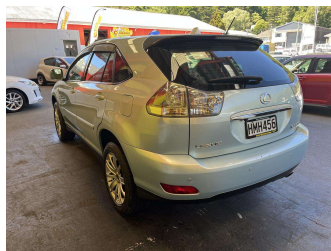

2004 Lexus RX 300

Purchase Price **\$7,995**

Includes GST, Registration & Licensing Note: A Clean Car fee or rebate may apply to this vehicle

Finance may be available on this vehicle. Ask one of our friendly staff for more information.

Gain peace of mind with Mechanical Breakdown Insurance. **Ask us how.**

- Top features**
- » Air Bag
 - » Alloy Wheels
 - » Leather Interior
 - » Reversing Camera

Body Style
5 door, RV-SUV

Odometer
192,362 km

Engine
2995 cc, Internal Combustion

Fuel Type
Petrol

Transmission
Automatic

Wheels
-

VIN
JTJHF31U100018878

Interior
-

Safety
-

Reg No.
HMH456