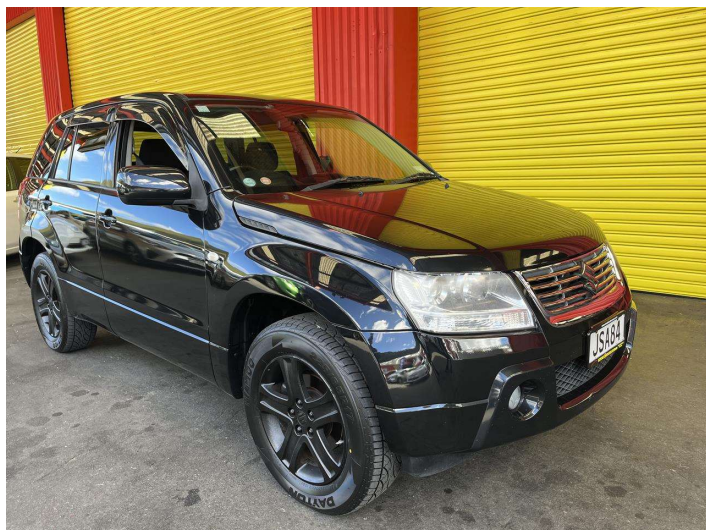

2006 Suzuki Escudo

Purchase Price **\$10,995**
Includes GST, Registration & Licensing

Finance may be available on this vehicle. Ask one of our friendly staff for more information.

Gain peace of mind with Mechanical Breakdown Insurance. **Ask us how.**

- Top features**
- » 4WD/4x4
 - » ABS Brakes
 - » Air Bag
 - » Alloy Wheels
 - » Electric Windows
 - » Tow Bar

Body Style
5 door, RV-SUV

Odometer
180,996 km

Engine
1990 cc, Internal Combustion

Fuel Type
Petrol

Transmission
Automatic, 4WD

Wheels
-

VIN
7AT0GK4MX16202829

Interior
-

Safety
-

Reg No.
JSA84

Ext Colour
Black

History
Ex-Overseas