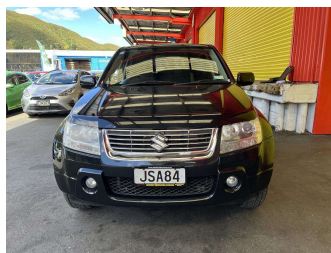

2006 Suzuki Escudo

Purchase Price **\$10,995**
Includes GST, Registration & Licensing

Finance may be available on this vehicle. Ask one of our friendly staff for more information.

Gain peace of mind with Mechanical Breakdown Insurance. **Ask us how.**

- Top features**
- » 4WD/4x4
 - » ABS Brakes
 - » Air Bag
 - » Alloy Wheels
 - » Electric Windows
 - » Tow Bar

Body Style
5 door, RV-SUV

Odometer
180,996 km

Engine
1990 cc, Internal Combustion

Fuel Type
Petrol

Transmission
Automatic, 4WD

Wheels
-

VIN
7AT0GK4MX16202829

Interior
-

Safety
-

Reg No.
JSA84

Ext Colour
Black

History
Ex-Overseas