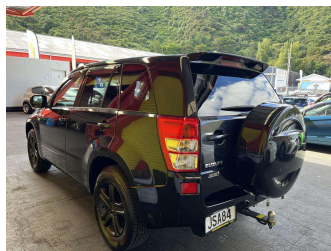

2006 Suzuki Escudo

Purchase Price **\$10,995**
Includes GST, Registration & Licensing

Finance may be available on this vehicle. Ask one of our friendly staff for more information.

Gain peace of mind with Mechanical Breakdown Insurance. **Ask us how.**

- Top features**
- » 4WD/4x4
 - » ABS Brakes
 - » Air Bag
 - » Alloy Wheels
 - » Electric Windows
 - » Tow Bar

Body Style
5 door, RV-SUV

Odometer
180,996 km

Engine
1990 cc, Internal Combustion

Fuel Type
Petrol