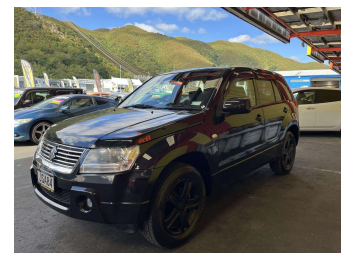

2006 Suzuki Escudo

Purchase Price **\$10,995**
Includes GST, Registration & Licensing

Finance may be available on this vehicle. Ask one of our friendly staff for more information.

Gain peace of mind with Mechanical Breakdown Insurance. **Ask us how.**

- Top features**
- » 4WD/4x4
 - » ABS Brakes
 - » Air Bag
 - » Alloy Wheels
 - » Electric Windows
 - » Tow Bar

Body Style
5 door, RV-SUV

Odometer
180,996 km

Engine
1990 cc, Internal Combustion

Fuel Type
Petrol