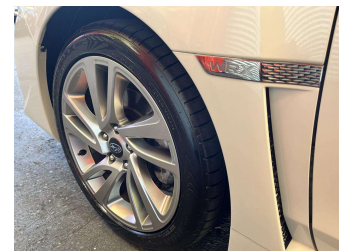

# 2015 Subaru WRX S4

Purchase Price

**\$21,995**

Includes GST, Registration & Licensing

Finance may be available on this vehicle. Ask one of our friendly staff for more information.

Gain peace of mind with Mechanical Breakdown Insurance. **Ask us how.**