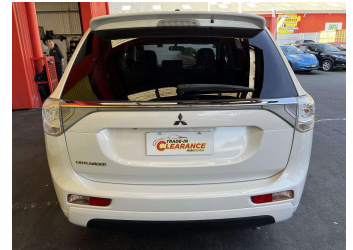

2014 Mitsubishi Outlander PHEV

Purchase Price

\$18,995

Includes GST, Registration & Licensing

Finance may be available on this vehicle. Ask one of our friendly staff for more information.

Gain peace of mind with Mechanical Breakdown Insurance. **Ask us how.**

Top features

None Listed

Body Style

RV-SUV

Odometer

124,859 km

Engine

1998 cc, Plug-In Hybrid