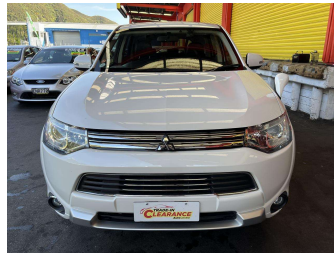

2014 Mitsubishi Outlander PHEV

Purchase Price

\$18,995

Includes GST, Registration & Licensing

Finance may be available on this vehicle. Ask one of our friendly staff for more information.

Gain peace of mind with Mechanical Breakdown Insurance. **Ask us how.**

Top features

None Listed

Body Style

RV-SUV

Odometer

124,859 km

Engine

1998 cc, Plug-In Hybrid

Fuel Type

Petrol

Transmission

Automatic

Wheels

-

VIN

7AT0CJ3MX23104246