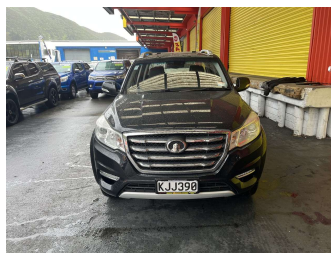

2017 GWM Steed 2.4P/5MT

Purchase Price **\$14,995**
Includes GST, Registration & Licensing

Finance may be available on this vehicle. Ask one of our friendly staff for more information.

Gain peace of mind with Mechanical Breakdown Insurance. **Ask us how.**

Body Style
4 door, Ute

Odometer
67,976 km

Engine
2378 cc, Internal Combustion

Fuel Type
Petrol

Transmission
Manual

Wheels
-

VIN
LGWCB3182GB616589

Interior
Black, Leather