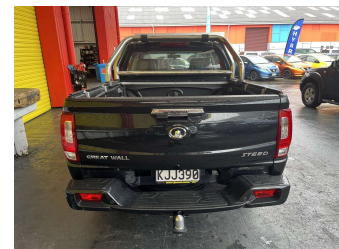

2017 GWM Steed 2.4P/5MT

Purchase Price **\$14,995**
Includes GST, Registration & Licensing

Finance may be available on this vehicle. Ask one of our friendly staff for more information.

Gain peace of mind with Mechanical Breakdown Insurance. **Ask us how.**

Body Style
4 door, Ute

Odometer
67,976 km

Engine
2378 cc, Internal Combustion

Fuel Type
Petrol

Transmission
Manual

Wheels
-

VIN
LGWCB3182GB616589

Interior
Black, Leather