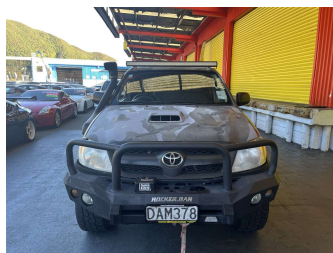

2005 Toyota Hilux 3.0TD 4WD X/C C/C 5M

Purchase Price **\$23,995**
Includes GST, Registration & Licensing

Finance may be available on this vehicle. Ask one of our friendly staff for more information.

Gain peace of mind with Mechanical Breakdown Insurance. **Ask us how.**

- Top features**
- » 4WD/4x4
 - » Air Bag(s)
 - » Alloy Wheels
 - » Body Kit (Factory)
 - » Bullbar
 - » EFI
 - » Electric Windows
 - » Fog Lights
 - » Power Steering
 - » Radio
 - » Snorkel
 - » Tints
 - » Tow Bar
 - » Turbo Charger

Body Style
2 door, Ute

Odometer
253,912 km

Engine
2982 cc, Internal Combustion

Fuel Type
Diesel

Transmission
Manual, 4WD

Wheels
-

VIN
MR0HZ22G403500807

Interior
Grey, Cloth