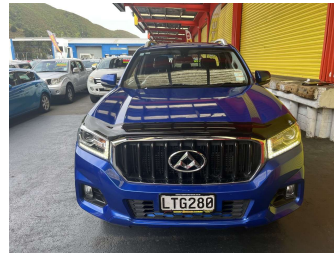

# 2018 LDV T60 4WD MT 2.8DT/4WD/6MT

**Purchase Price** **\$22,995**  
Includes GST, Registration & Licensing

Finance may be available on this vehicle. Ask one of our friendly staff for more information.

Body Style  
**4 door, Ute**

Odometer  
**115,756 km**

Engine  
**2776 cc, Internal Combustion**

Fuel Type  
**Diesel**

Transmission  
**Manual, 4WD**

Wheels  
-

VIN  
**LSFAM11A1JA089815**

Interior  
**Charcoal, Cloth**