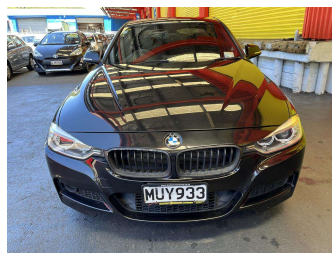

2012 BMW 320i Motorsport

Purchase Price **\$12,995**
Includes GST, Registration & Licensing

Finance may be available on this vehicle. Ask one of our friendly staff for more information.

Gain peace of mind with Mechanical Breakdown Insurance. **Ask us how.**

Body Style
4 door, Sedan

Odometer
163,234 km

Engine
1990 cc, Internal Combustion

Fuel Type
Petrol

Transmission
Automatic, Rear Wheel

Wheels
-

VIN
WBA3C32080F097395

Interior
Black, Cloth

Safety

Based on 2023 UCSR rating for 12-19 models

Reg No.
MUY933

Ext Colour
Black

History
Ex-Overseas

Seats
5 seats

CO2 Emissions
★★★★☆
173 grams/km

Energy Economy
★★☆☆☆
Annual fuel cost of \$2,900
7.4L per 100km