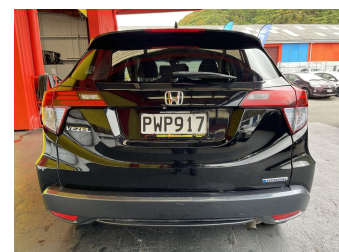

2014 Honda VEZEL HYBRID

Purchase Price **\$14,995**
Includes GST, Registration & Licensing

Finance may be available on this vehicle. Ask one of our friendly staff for more information.

Gain peace of mind with Mechanical Breakdown Insurance. **Ask us how.**

Body Style
5 door, RV/SUV

Odometer
157,515 km

Engine
1496 cc, Hybrid

Fuel Type
Electric

Transmission
Automatic, Front Wheel

Wheels
-

VIN
7AT08GDHX23001866

Interior
Charcoal, Cloth