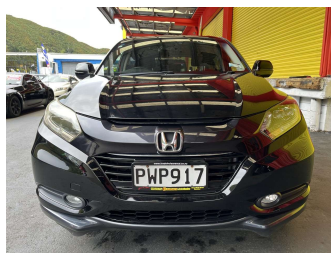

2014 Honda VEZEL HYBRID

Purchase Price **\$14,995**
Includes GST, Registration & Licensing

Finance may be available on this vehicle. Ask one of our friendly staff for more information.

Gain peace of mind with Mechanical Breakdown Insurance. **Ask us how.**

Body Style
5 door, RV/SUV

Odometer
157,515 km

Engine
1496 cc, Hybrid

Fuel Type
Electric

Transmission
Automatic, Front Wheel

Wheels
-

VIN
7AT08GDHX23001866

Interior
Charcoal, Cloth