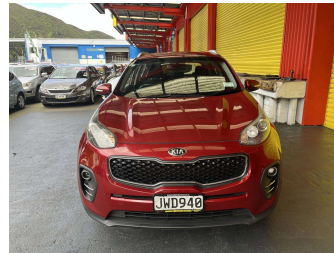

2016 Kia Sportage URBAN LX 2.0P/6AT/SW

Purchase Price **\$10,995**
Includes GST, Registration & Licensing

Finance may be available on this vehicle. Ask one of our friendly staff for more information.

Gain peace of mind with Mechanical Breakdown Insurance. **Ask us how.**

Body Style
5 door, Station Wagon

Odometer
215,074 km

Engine
1999 cc, Internal Combustion

Fuel Type
Petrol

Transmission
Automatic, Front Wheel

Wheels
-

VIN
KNAPM81AMG7091446

Interior
Black, Cloth