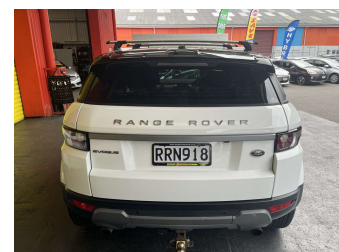

2015 Land Rover Range Rover Evoque PURETECH

Purchase Price **\$21,995**
Includes GST, Registration & Licensing

Finance may be available on this vehicle. Ask one of our friendly staff for more information.

Body Style
5 door, RV/SUV

Odometer
106,956 km

Engine
1999 cc, Internal Combustion

Fuel Type
Petrol

Transmission
Automatic, 4WD

Wheels
-

VIN
SALVA2AG5FH044394

Interior
Black, Leather

Safety

Based on 2025 VSRR rating

Reg No.
RRN918

Ext Colour
White

History
NZ New

Seats
5 seats

CO2 Emissions
★★★★☆
201 grams/km

Energy Economy
★★★★☆
Annual fuel cost of \$3,410
8.7L per 100km