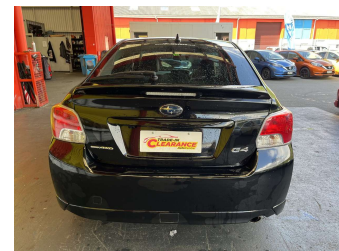

2014 Subaru Impreza G4

Purchase Price **\$14,995**
Includes GST, Registration & Licensing

Finance may be available on this vehicle. Ask one of our friendly staff for more information.

Gain peace of mind with Mechanical Breakdown Insurance. **Ask us how.**

- Top features**
- » ABS Brakes
 - » Air Bag(s)
 - » Air Conditioning
 - » All Wheel Drive
 - » Alloy Wheels
 - » Body Kit (Factory)
 - » EFI
 - » Electric Windows
 - » Fog Lights
 - » Power Steering
 - » Push Start Button
 - » Radio
 - » Rear Wiper
 - » Smart key
 - » Spoiler
 - » Steering wheel control...
 - » Tints

Body Style
4 door, Sedan

Odometer
132,696 km

Engine
1995 cc, Internal Combustion

Fuel Type
Petrol

Transmission
Automatic, All Wheel Drive

Wheels
-

VIN
7AT0GF09X24015625

Interior
Black, Cloth