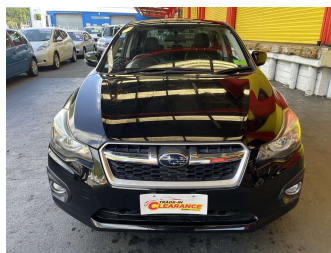

2014 Subaru Impreza G4

Purchase Price **\$14,995**
Includes GST, Registration & Licensing

Finance may be available on this vehicle. Ask one of our friendly staff for more information.

Gain peace of mind with Mechanical Breakdown Insurance. **Ask us how.**

- Top features**
- » ABS Brakes
 - » Air Bag(s)
 - » Air Conditioning
 - » All Wheel Drive
 - » Alloy Wheels
 - » Body Kit (Factory)
 - » EFI
 - » Electric Windows
 - » Fog Lights
 - » Power Steering
 - » Push Start Button
 - » Radio
 - » Rear Wiper
 - » Smart key
 - » Spoiler
 - » Steering wheel control...
 - » Tints

Body Style
4 door, Sedan

Odometer
132,696 km

Engine
1995 cc, Internal Combustion

Fuel Type
Petrol

Transmission
Automatic, All Wheel Drive

Wheels
-

VIN
7AT0GF09X24015625

Interior
Black, Cloth