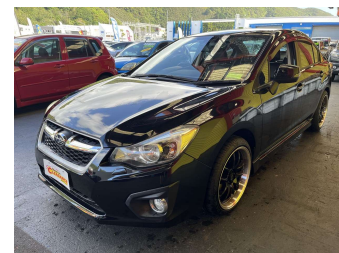

2014 Subaru Impreza G4

Purchase Price **\$14,995**
Includes GST, Registration & Licensing

Finance may be available on this vehicle. Ask one of our friendly staff for more information.

Gain peace of mind with Mechanical Breakdown Insurance. **Ask us how.**

Body Style
4 door, Sedan

Odometer
132,696 km

Engine
1995 cc, Internal Combustion

Fuel Type
Petrol

Transmission
Automatic, All Wheel Drive

Wheels
-

VIN
7AT0GF09X24015625

Interior
Black, Cloth