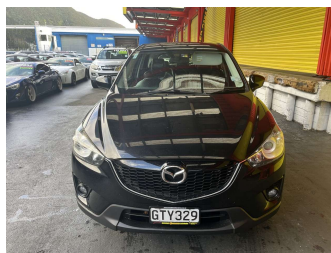

# 2013 Mazda Cx-5 4WD GSX 2.5 PTR

Purchase Price

**\$13,995**

Includes GST, Registration & Licensing

Finance may be available on this vehicle. Ask one of our friendly staff for more information.

Gain peace of mind with Mechanical Breakdown Insurance. **Ask us how.**

Body Style

**5 door, RV/SUV**

Odometer

**154,834 km**

Engine

**2488 cc, Internal Combustion**

Fuel Type

**Petrol**

Transmission

**Automatic, All Wheel Drive**

Wheels

-

VIN

**JM0KE103100203191**

Interior

**Black, Leather**