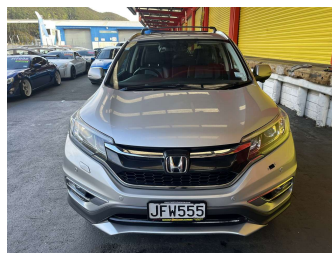

2015 Honda CRV SPORT 2.4P/4WD/5AT

Purchase Price

\$12,995

Includes GST, Registration & Licensing

Finance may be available on this vehicle. Ask one of our friendly staff for more information.

Gain peace of mind with Mechanical Breakdown Insurance. **Ask us how.**

Body Style

5 door, RV/SUV

Odometer

174,759 km

Engine

2354 cc, Internal Combustion

Fuel Type

Petrol