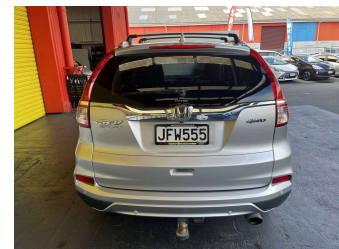

2015 Honda CRV SPORT 2.4P/4WD/5AT

Purchase Price

\$12,995

Includes GST, Registration & Licensing

Finance may be available on this vehicle. Ask one of our friendly staff for more information.

Gain peace of mind with Mechanical Breakdown Insurance. **Ask us how.**

Body Style

5 door, RV/SUV

Odometer

174,759 km

Engine

2354 cc, Internal Combustion

Fuel Type

Petrol