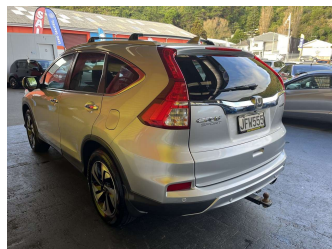

2015 Honda CRV SPORT 2.4P/4WD/5AT

Purchase Price

\$12,995

Includes GST, Registration & Licensing

Finance may be available on this vehicle. Ask one of our friendly staff for more information.

Gain peace of mind with Mechanical Breakdown Insurance. **Ask us how.**

Body Style

5 door, RV/SUV

Odometer

174,759 km

Engine

2354 cc, Internal Combustion

Fuel Type

Petrol