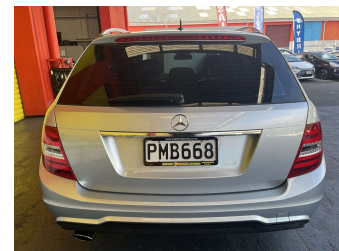

2012 Mercedes-Benz c180 AUTO

Purchase Price

\$11,995

Includes GST, Registration & Licensing

Finance may be available on this vehicle. Ask one of our friendly staff for more information.

Gain peace of mind with Mechanical Breakdown Insurance. **Ask us how.**

Body Style

4 door, Station Wagon

Odometer

118,351 km

Engine

1790 cc, Internal Combustion

Fuel Type

Petrol