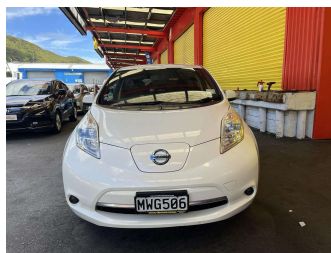

2014 Nissan LEAF

Purchase Price **\$6,995**
Includes GST, Registration & Licensing

Finance may be available on this vehicle. Ask one of our friendly staff for more information.

Gain peace of mind with Mechanical Breakdown Insurance. **Ask us how.**

Top features
None Listed

Body Style
5 door, Hatchback

Odometer
184,175 km

Engine
1 cc, Electric

Fuel Type
Electric

Transmission
Front Wheel

Wheels
-

VIN
7AT0DH8KX18105751

Interior
-

Safety
-

Reg No.
MWG506

Ext Colour
White

History
Ex-Overseas, 3 owners

Seats
5 seats

CO2 Emissions
-

Energy Economy
-