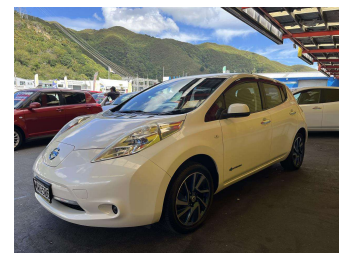

2014 Nissan LEAF

Purchase Price **\$6,995**
Includes GST, Registration & Licensing

Finance may be available on this vehicle. Ask one of our friendly staff for more information.

Gain peace of mind with Mechanical Breakdown Insurance. **Ask us how.**

Top features
None Listed

Body Style
5 door, Hatchback

Odometer
184,175 km

Engine
1 cc, Electric

Fuel Type
Electric

Transmission
Front Wheel

Wheels
-

VIN
7AT0DH8KX18105751

Interior
-

Safety
-

Reg No.
MWG506

Ext Colour
White

History
Ex-Overseas, 3 owners

Seats
5 seats

CO2 Emissions
-

Energy Economy
-