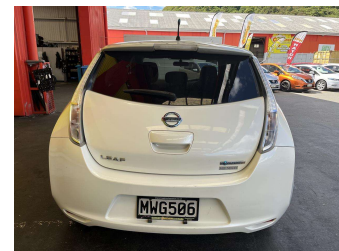

2014 Nissan LEAF

Purchase Price **\$6,995**
Includes GST, Registration & Licensing

Finance may be available on this vehicle. Ask one of our friendly staff for more information.

Gain peace of mind with Mechanical Breakdown Insurance. **Ask us how.**

Top features
None Listed

Body Style
5 door, Hatchback

Odometer
184,175 km

Engine
1 cc, Electric

Fuel Type
Electric

Transmission
Front Wheel

Wheels
-

VIN
7AT0DH8KX18105751

Interior
-

Safety
-

Reg No.
MWG506

Ext Colour
White

History
Ex-Overseas, 3 owners

Seats
5 seats

CO2 Emissions
-

Energy Economy
-