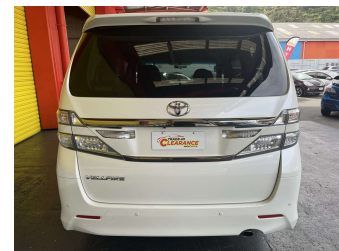

2013 Toyota Vellfire 2.4Z

Purchase Price **\$15,995**
Includes GST, Registration & Licensing

Finance may be available on this vehicle. Ask one of our friendly staff for more information.

Gain peace of mind with Mechanical Breakdown Insurance. **Ask us how.**

Body Style
4 door, People Movers

Odometer
156,131 km

Engine
2400 cc, Internal Combustion

Fuel Type
Petrol

Transmission
Automatic, Front Wheel

Wheels
-

VIN
7AT0H65MX26268340

Interior
Charcoal, Cloth