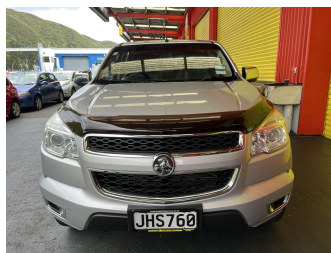

2015 Holden Colorado LTZ DC PU 2.8D/4WD/6

Purchase Price

\$24,995

Includes GST, Registration & Licensing

Finance may be available on this vehicle. Ask one of our friendly staff for more information.

Gain peace of mind with Mechanical Breakdown Insurance. **Ask us how.**

Body Style

4 door, Ute

Odometer

185,436 km

Engine

2776 cc, Internal Combustion

Fuel Type

Diesel